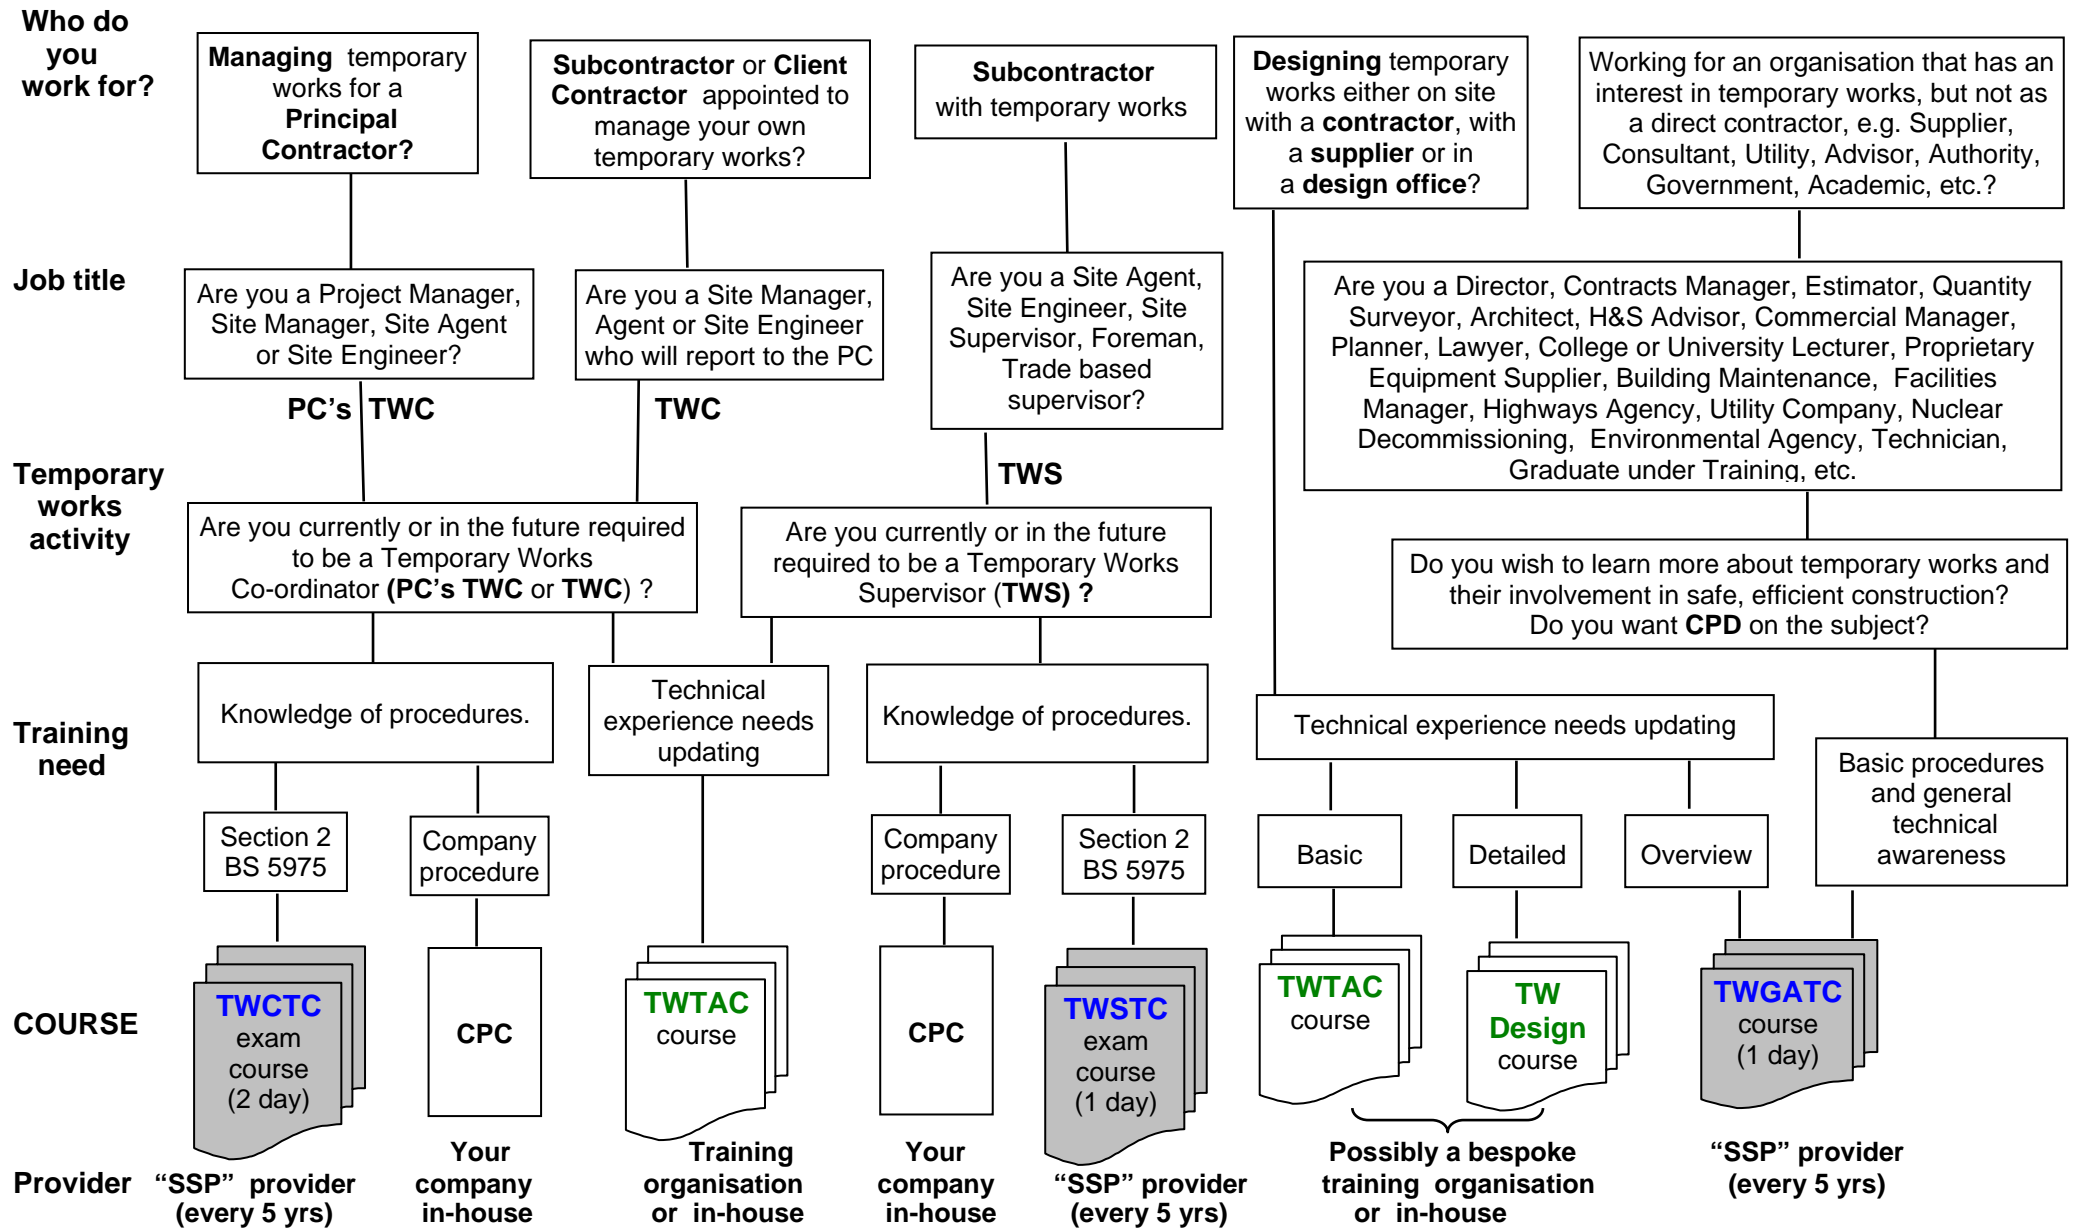

TEMPORARY WORKS TRAINING SELECTION AID

TW16.005 Rev A

Note: Courses in are by “SSP” Training Provider